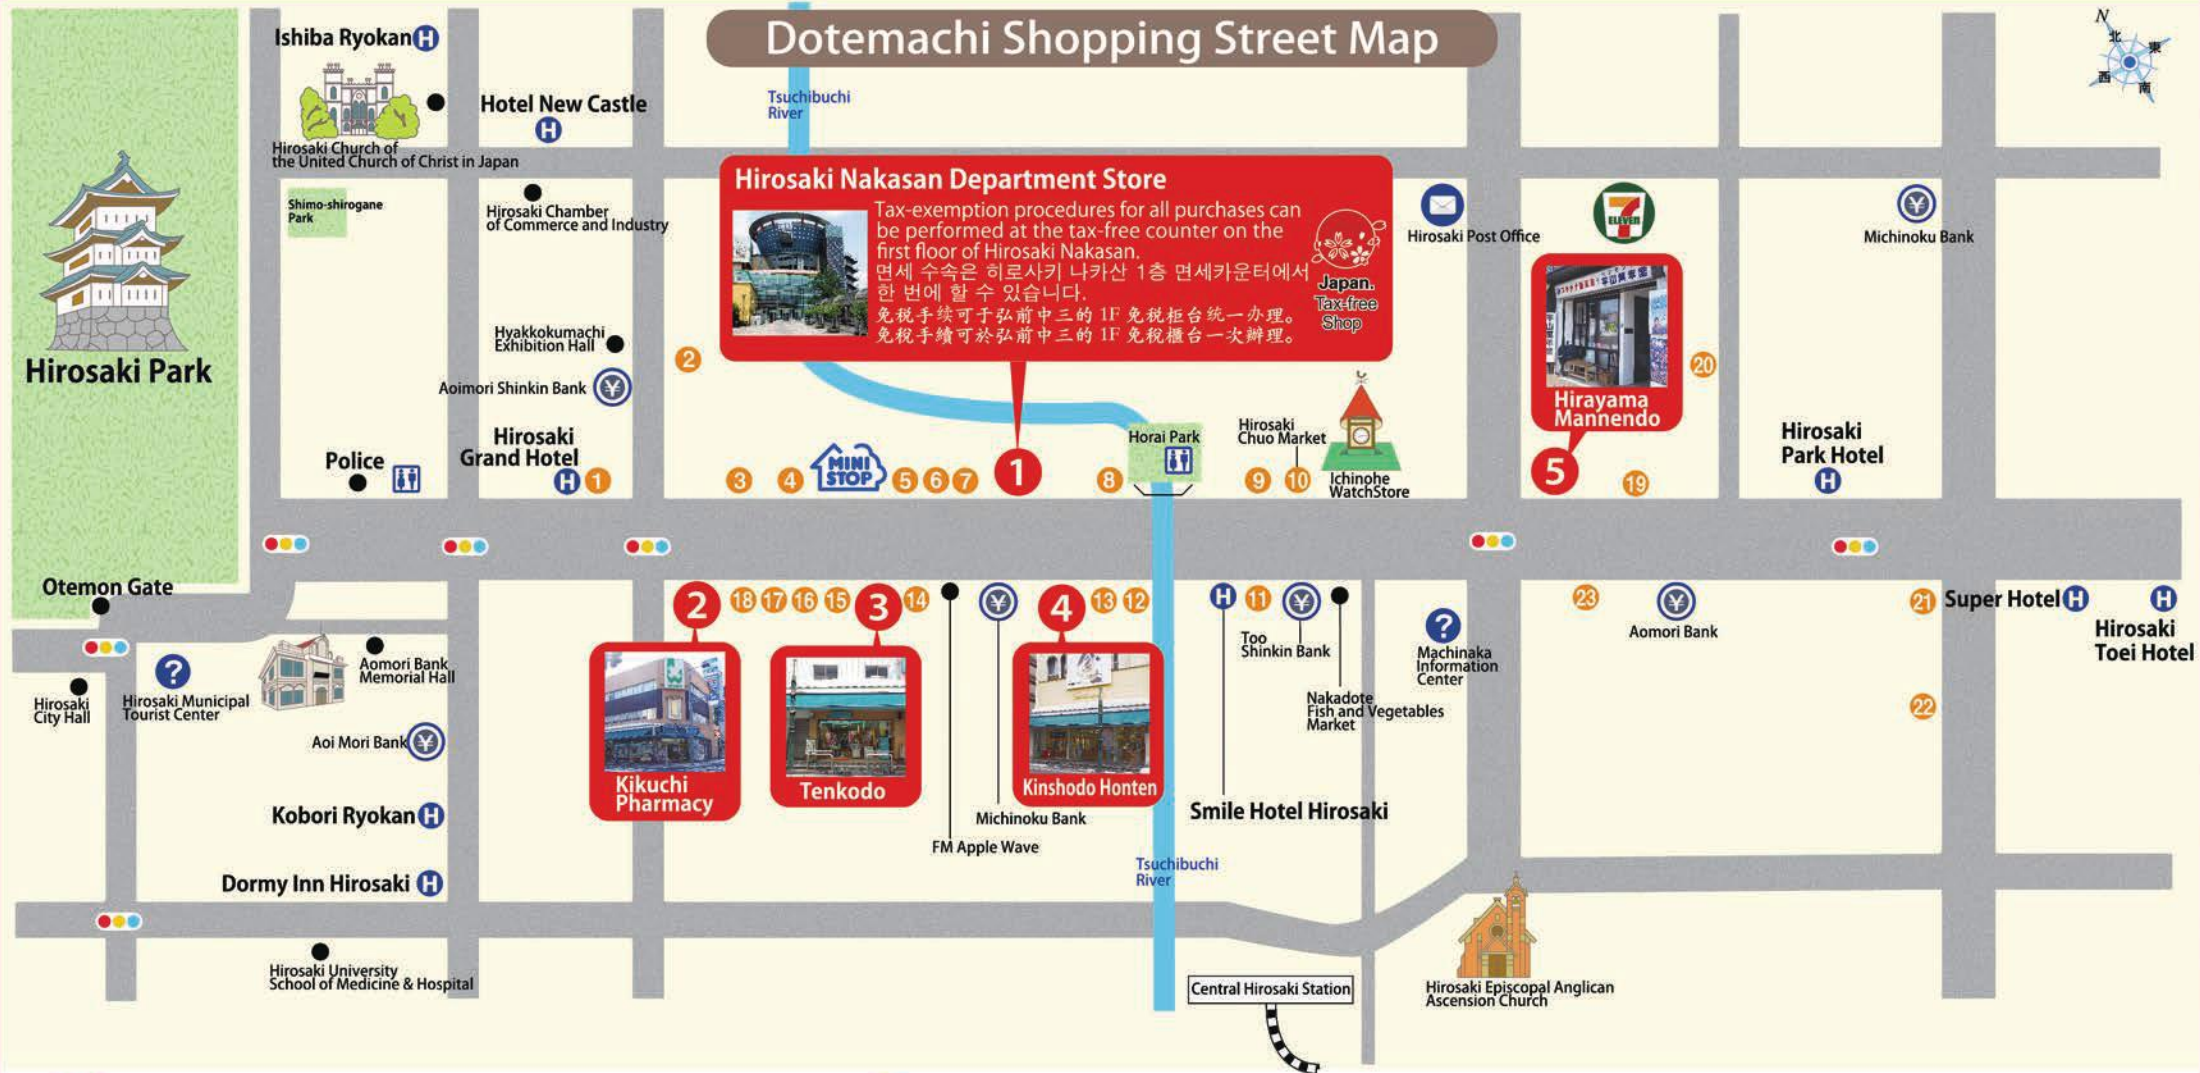

Dotemachi Shopping Street Map

Hirosaki Nakasan Department Store

Tax-exemption procedures for all purchases can be performed at the tax-free counter on the first floor of Hirosaki Nakasan.
면세 수속은 히로사키 나카산 1층 면세카운터에서 한 번에 할 수 있습니다.
免税手續可于弘前中三的 1F 免税柜台统一办理。
免税手續可于弘前中三的 1F 免税柜台一次辦理。

Japan. Tax-free Shop

Japan. Tax-free Shop

- **1 Hirosaki Nakasan Department Store** **Store Hours** 10:00 a.m. to 7:00 p.m.
- **2 Kikuchi Pharmacy** **Store Hours** (Monday through Saturday) 9:30 a.m. to 7:00 p.m. (Sundays and holidays) 9:30 a.m. to 6:30 p.m.
- **3 Tenkodo** **Store Hours** 10:00 a.m. to 8:00 p.m.
- **4 Kinshodo Honten** **Store Hours** 10:00 a.m. to 7:00 p.m.
- **5 Hirayama Mannendo** **Store Hours** 9:00 a.m. to 6:00 p.m.

Food and Drink

- **1** (Japanese confectionery) **Kawagoe Koganeyaki Store**
- **2** (Izakaya) **Tsugaru Food Village Kadare Yokocho**
- **3** (Japanese-style western food) **Renga Tei**
- **4** (Coffee shop) **CAFE JEEBA**
- **5** (Bar) **BREATHE**
- **6** (Cafe) **Cembalo**
- **7** (Japanese food) **Cha Mama Cafe Ohashi**
- **8** (Pizzeria) **Pizzeria DA SASINO**
- **9** (Japanese confectionery) **Kaiundo**
- **10** (Japanese food) **Furusato**
- **11** (Izakaya) **Tsugaru**
- **12** (Coffee shop) **Coffee Kan**
- **13** (Japanese food) **Restaurant Mitsuishi**
- **14** (Izakaya&Japanese) **Gochiso Plaza**
- **15** (Izakaya) **Yakitori ROCHE**
- **16** (Izakaya) **Shibata Shoten**
- **17** (Izakaya) **Beer Tei**
- **18** (Cafe) **Raja Court**
- **19** (Cafe&bar) **TUBE LANE**
- **20** (Yakiniku) **Motsube**
- **21** (Cafe) **Blue Eight**
- **22** (Curry) **Puruna**
- **23** (Cafe&crafts) **Dotebako**